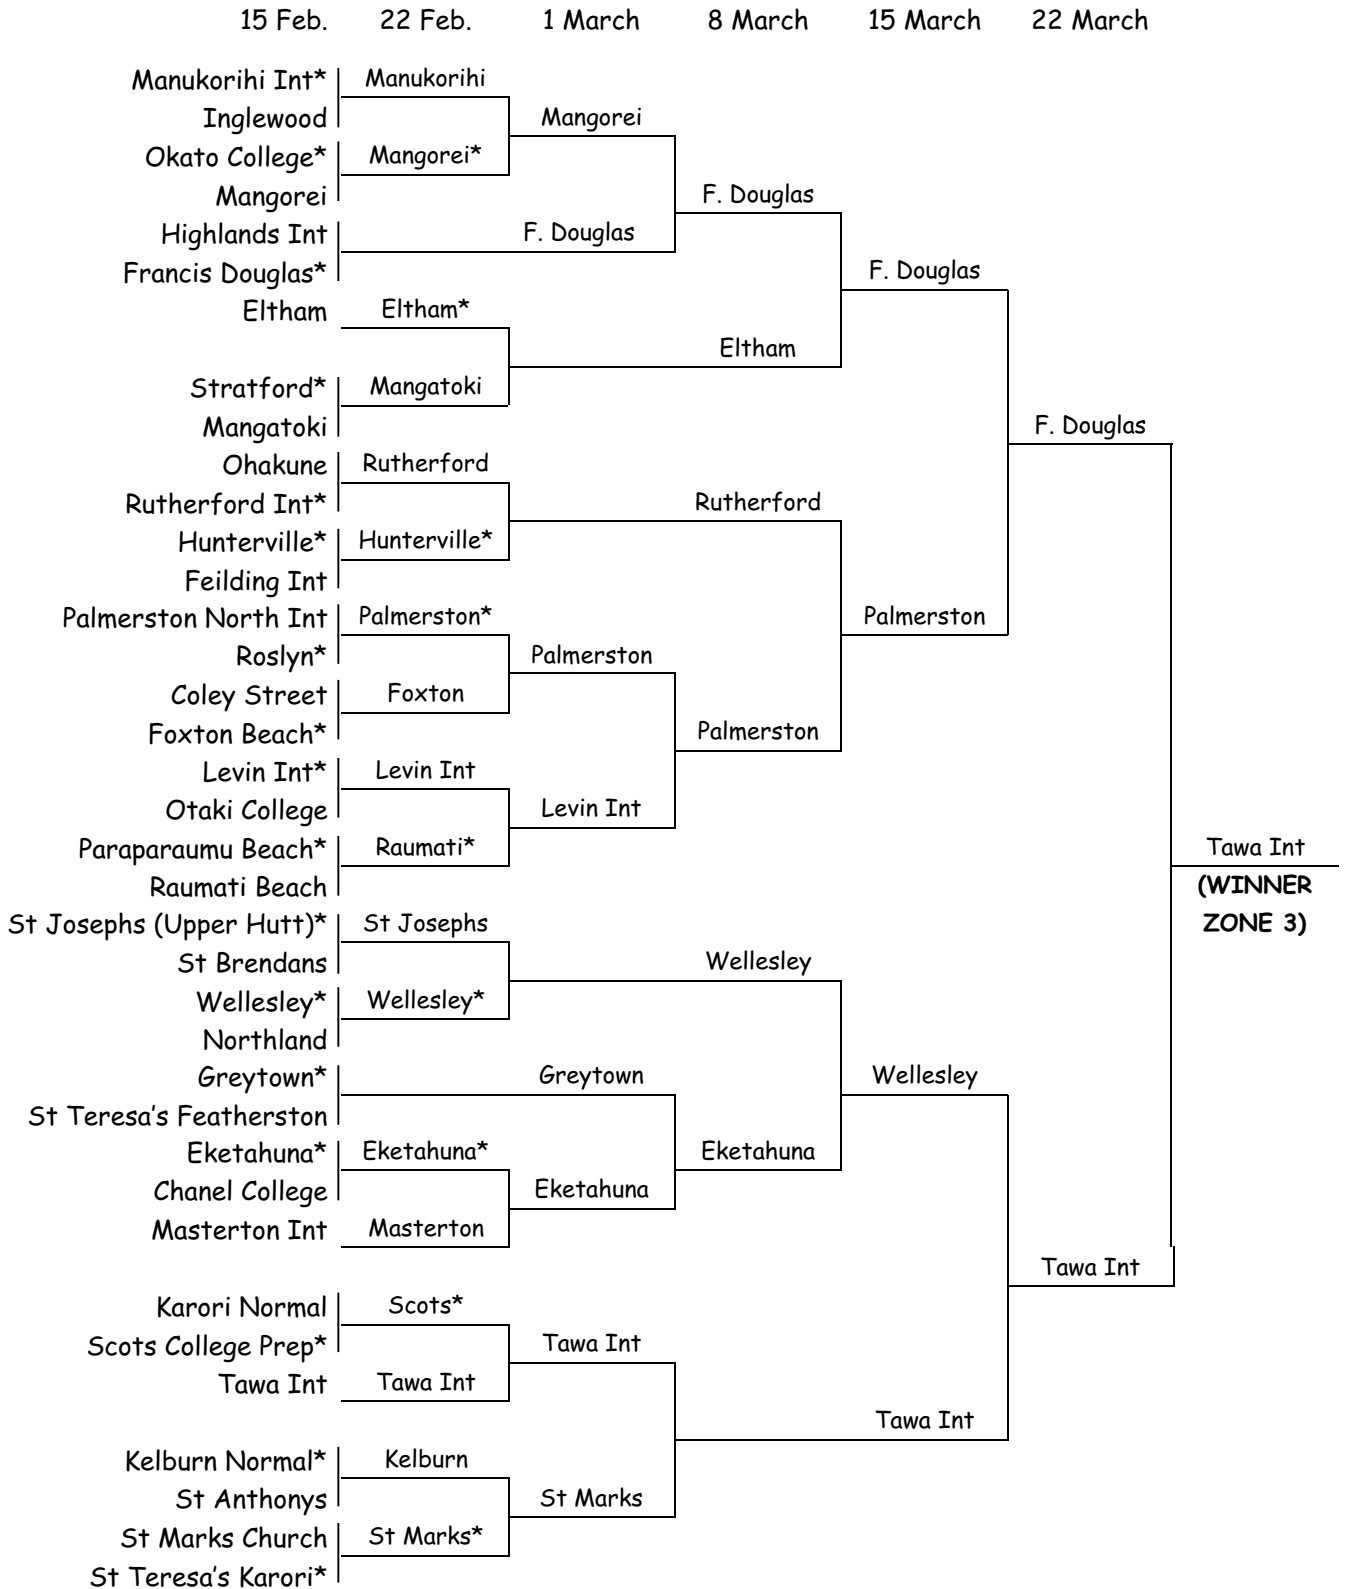

# MILO CUP ZONE 3 DRAW 2002

Matches to be played by

Tawa Int  
**(WINNER  
ZONE 3)**